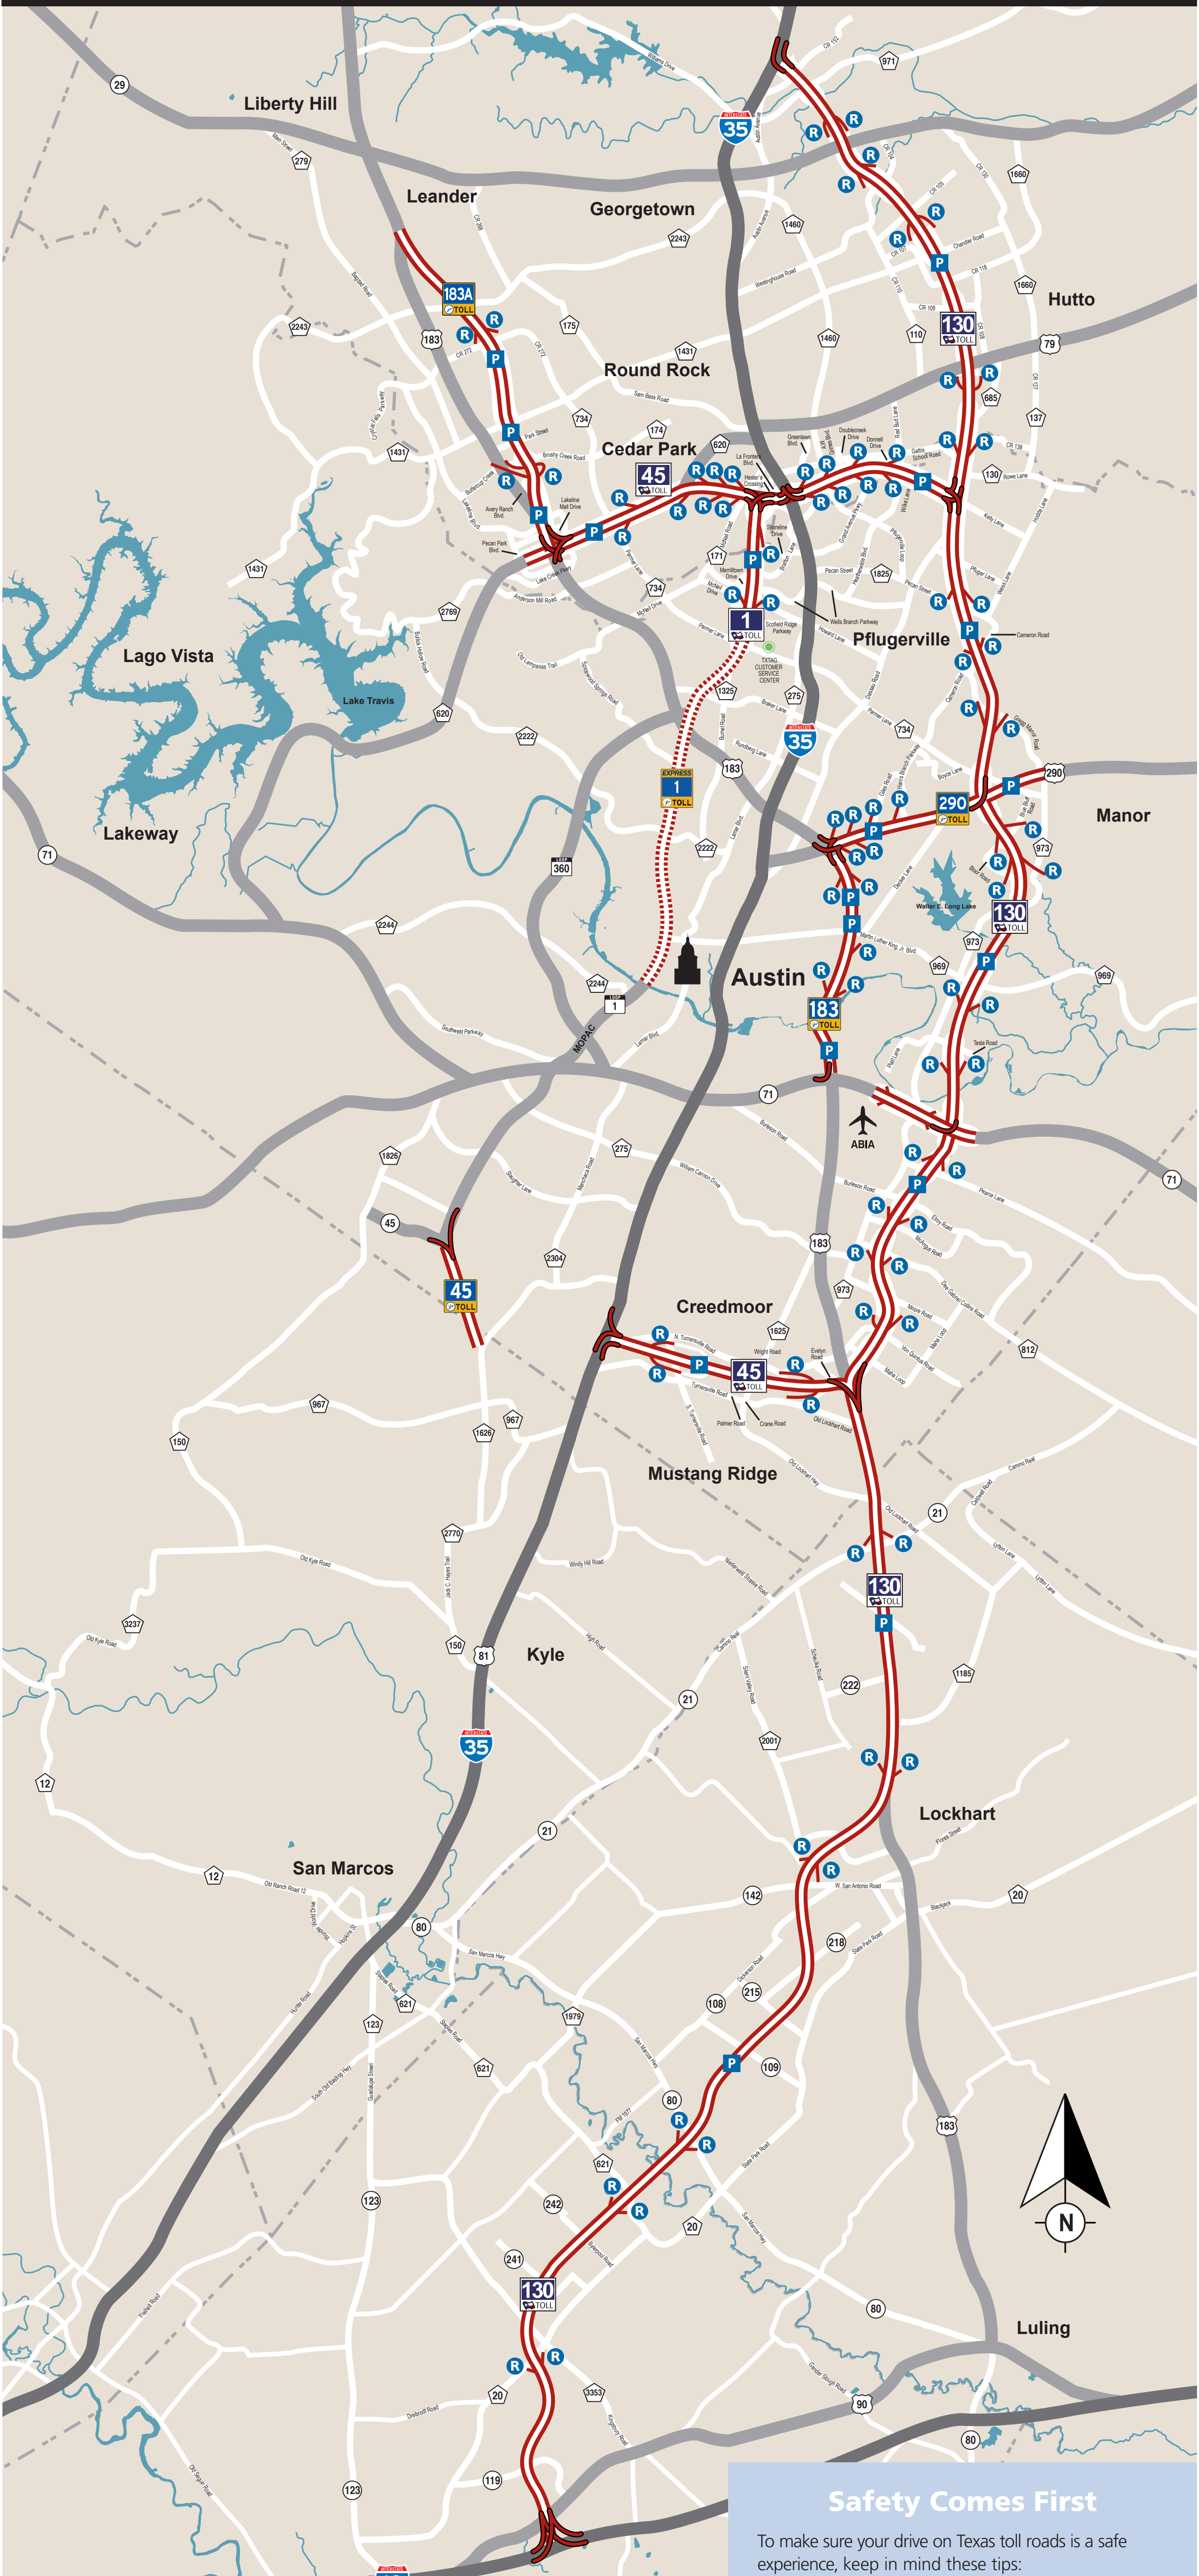

# Central Texas Toll Roads

**Legend**

- P Toll Plaza
- R Tolloed Exit or Entrance Ramp
- Toll Roads Now Open
- Mopac Express Lanes

**Safety Comes First**

To make sure your drive on Texas toll roads is a safe experience, keep in mind these tips:

- Always obey posted speed limits.
- Never stop, back up, or make sudden lane changes at a toll plaza.
- Don't get out of your vehicle at a toll plaza.
- Stay alert and pay attention to roadway signs.
- Wear your seat belt at all times.